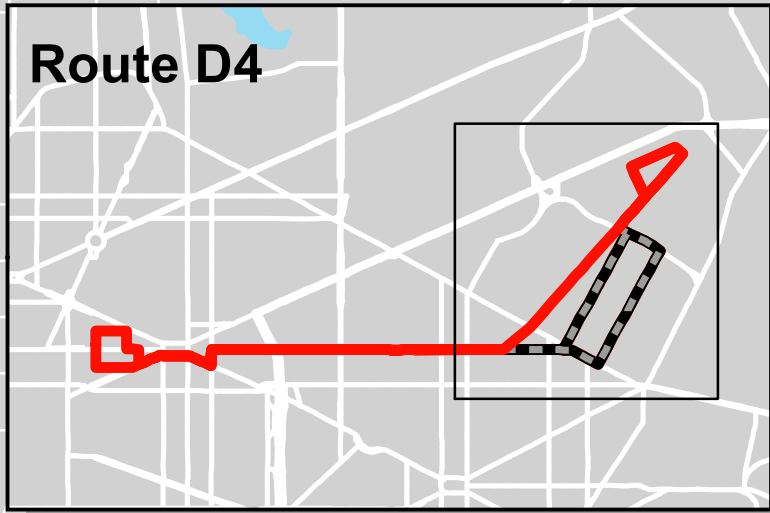

Route D4

Metrobus Snow Detour Map

D4

Ivy City-Franklin Square Line

Legend

-  D4 Snow Service
-  Not Served During Snow

0 500 1,000 Feet

Winter 2023-2024