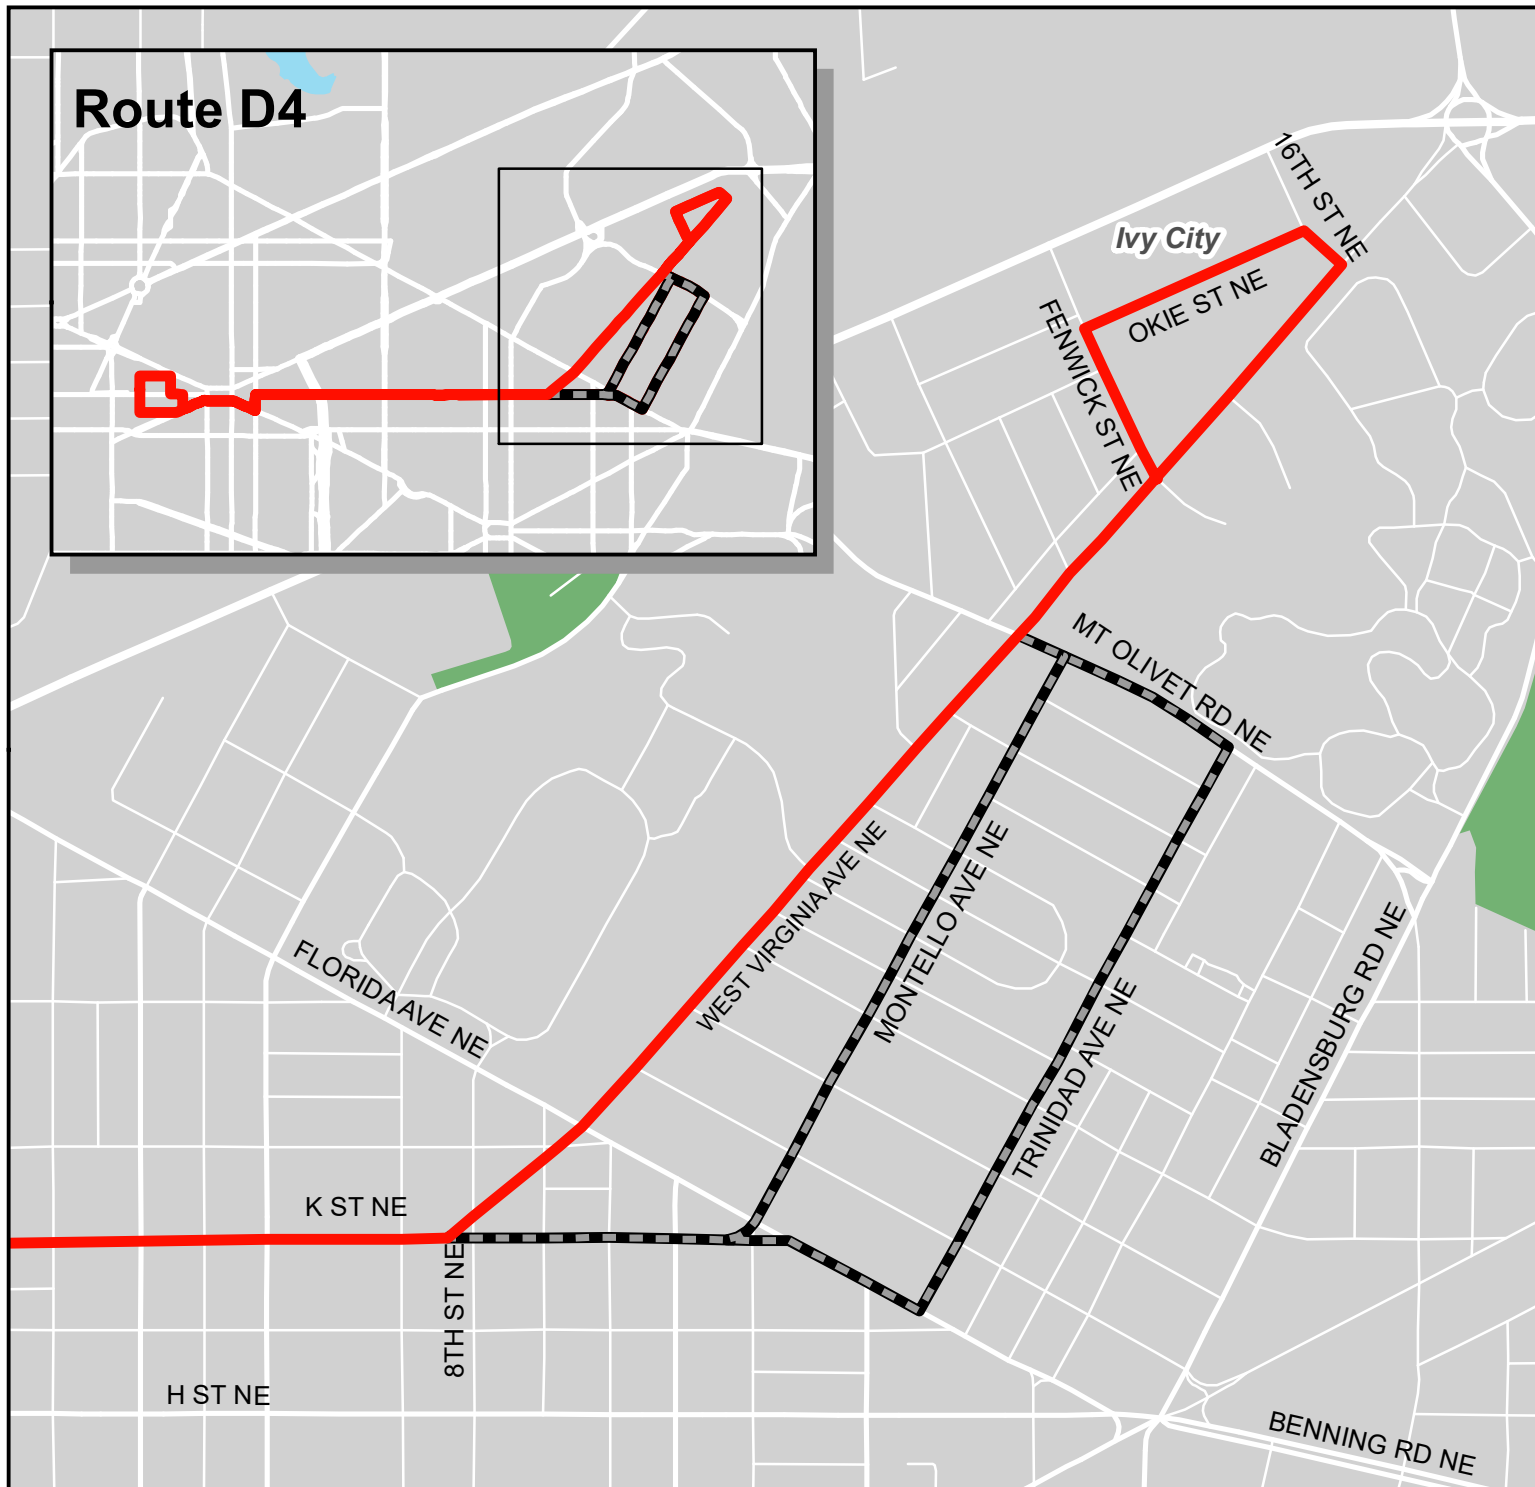

Route D4

Metrobus Snow Detour Map

D4

Ivy City-Franklin Square Line

Legend

-  D4 Snow Service
-  Not Served During Snow

0 500 1,000 Feet

Winter 2023-2024